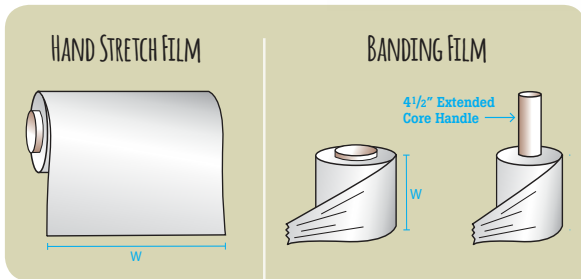

HAND STRETCH FILM

New
PRODUCT
LINE!

Our Hand Stretch Film offering includes the most popular cast, blown, pre-stretched, and narrow width banding films. Hand Stretch Film secures and stabilizes heavy pallet loads and protects the products from damage while in transit. In addition to excellent puncture resistance, high clarity allows for easy visibility and bar code reading.

Hand Stretch Film is stocked in gauges from 24 to 80 Gauge (100 Gauge = 1 Mil).

PRODUCT FEATURES

- ▶ All our Hand Stretch Blown, Cast, and Pre-Stretched Films are wound on 3" cores.
- ▶ Narrow Width Banding Film comes with 1 handle dispenser per case. Item 14120 comes with 4 1/2" extended core handle.