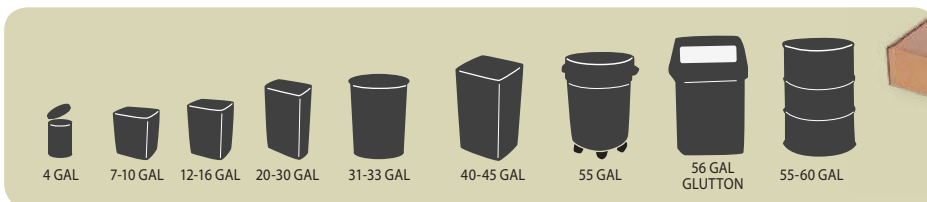

LINEAR LOW-DENSITY LINERS

Our Linear Low-Density (LLD) Liners come in 46 stock sizes, and are designed to fit different capacity cans and containers ranging from 4–60 gallons. These polyethylene liners are stocked in gauges from .48–1.30 mil, and liners over 31" long are star-sealed for extra strength. Manufactured for puncture resistance and flexibility, these LLD bags can be used to dispose of lawn debris, broken glass, rough food waste and general office refuse.

PRODUCT FEATURES

- ▶ .48–1.30 mil polyethylene
- ▶ Black and clear bags available in each size
- ▶ Custom sizes available up to 70" wide, in gauges of .75–8.0 mil

ITEM	W x D x L	MIL	COLOR	CNT	WT
4 Gallon					
4285	13 X 4 X 17	0.48	CLR	1000	10
7 Gallon					
4290	12 X 8 X 21	0.48	CLR	1000	14
7-10 Gallon					
4295	15 X 9 X 23	0.48	CLR	1000	18
4170	15 X 9 X 23	0.48	BLK	1000	18
4303	15 X 9 X 23	0.58	CLR	1000	22
4178	15 X 9 X 23	0.58	BLK	1000	22
4327	15 X 9 X 23	0.78	CLR	500	15
12-16 Gallon					
4300	15 X 9 X 31	0.48	CLR	1000	24
4175	15 X 9 X 31	0.48	BLK	1000	24
4304	15 X 9 X 31	0.58	CLR	500	15
4179	15 X 9 X 31	0.58	BLK	500	15
4329	15 X 9 X 31	0.78	CLR	500	20