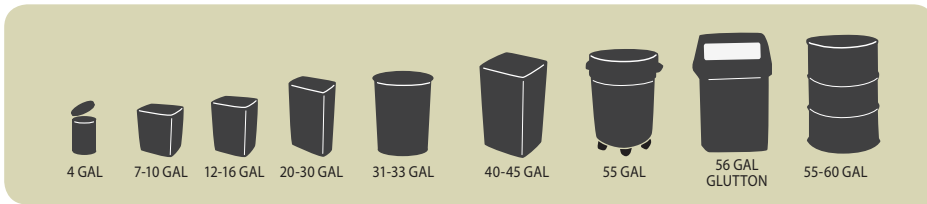

# HEAVYWEIGHT LINERS

These Heavyweight Liners come in 48 stock sizes, and are designed to fit different capacity cans and containers ranging from 7–60 gallons. These polyethylene liners are stocked in gauges from 1.5–6.0 mil and are engineered to provide over three times the impact and twice the tensile strength of traditional low-density polyethylene bags. Designed for heavy loads and puncture resistance, these heavyweight bags can be used to dispose of construction debris, broken glass, lawn trimmings, and other refuse with sharp corners and edges.

## PRODUCT FEATURES

- ▶ 1.50–6.0 mil polyethylene
- ▶ Three times the impact and twice the tensile strength of traditional low-density polyethylene bags
- ▶ Black and clear bags available in each size
- ▶ Custom sizes available up to 70" wide, in gauges of .75–8.0 mil