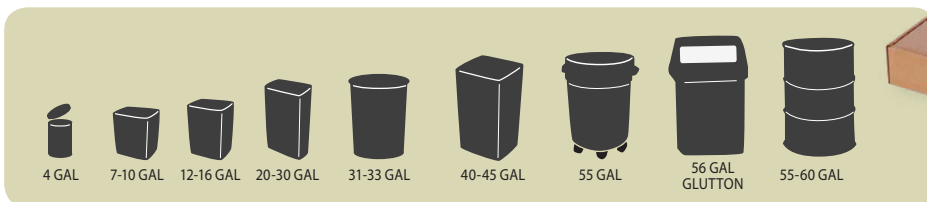

LINEAR LOW-DENSITY LINERS

Our Linear Low-Density (LLD) Liners come in 46 stock sizes, and are designed to fit different capacity cans and containers ranging from 4–60 gallons. These polyethylene liners are stocked in gauges from .48–1.30 mil, and liners over 31” long are star-sealed for extra strength. Manufactured for puncture resistance and flexibility, these LLD bags can be used to dispose of lawn debris, broken glass, rough food waste and general office refuse.

PRODUCT FEATURES

- ▶ .48–1.30 mil polyethylene
- ▶ Black and clear bags available in each size
- ▶ Custom sizes available up to 70” wide, in gauges of .75–8.0 mil

ITEM	W x D x L	MIL	COLOR	CNT	WT
4 Gallon					
4285	13 X 4 X 17	0.48	CLR	1000	10
7 Gallon					
4290	12 X 8 X 21	0.48	CLR	1000	14
7-10 Gallon					
4295	15 X 9 X 23	0.48	CLR	1000	18
4170	15 X 9 X 23	0.48	BLK	1000	18
4303	15 X 9 X 23	0.58	CLR	1000	22
4178	15 X 9 X 23	0.58	BLK	1000	22
4327	15 X 9 X 23	0.78	CLR	500	15
12-16 Gallon					
4300	15 X 9 X 31	0.48	CLR	1000	24
4175	15 X 9 X 31	0.48	BLK	1000	24
4304	15 X 9 X 31	0.58	CLR	500	15
4179	15 X 9 X 31	0.58	BLK	500	15
4329	15 X 9 X 31	0.78	CLR	500	20