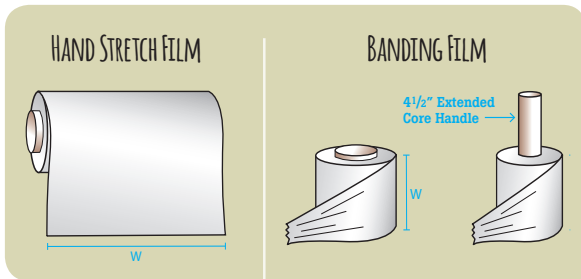

# HAND STRETCH FILM

New  
PRODUCT  
LINE!

Our Hand Stretch Film offering includes the most popular cast, blown, pre-stretched, and narrow width banding films. Hand Stretch Film secures and stabilizes heavy pallet loads and protects the products from damage while in transit. In addition to excellent puncture resistance, high clarity allows for easy visibility and bar code reading.

Hand Stretch Film is stocked in gauges from 24 to 80 Gauge (100 Gauge = 1 Mil).

## PRODUCT FEATURES

- ▶ All our Hand Stretch Blown, Cast, and Pre-Stretched Films are wound on 3" cores.
- ▶ Narrow Width Banding Film comes with 1 handle dispenser per case. Item 14120 comes with 4 1/2" extended core handle.